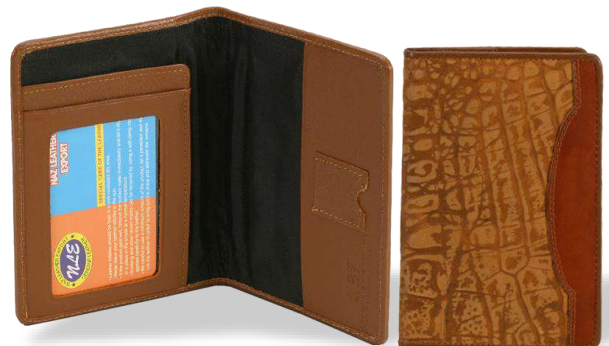

Article No.: TN97
Leather: COW
Price: $2.9-$3.94
Size: 10cmX 14cm