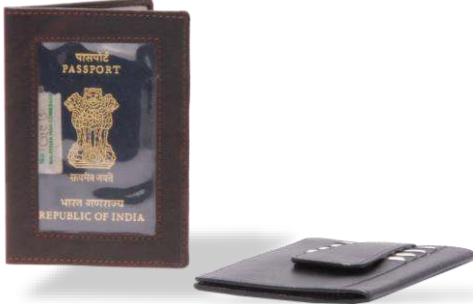

Article No.: 9002
Leather: COW
Price: \$8.89-\$13.69
Size: 14.5cmX19.5cm

Mark's hide™

Article No.: 62015
Leather: COW
Price: \$2.7-\$3.96
Size: 10cmX14cm

Article No.: PP-030
Leather: COW
Price: \$2.62-\$3.64
Size: 10cmX14cm