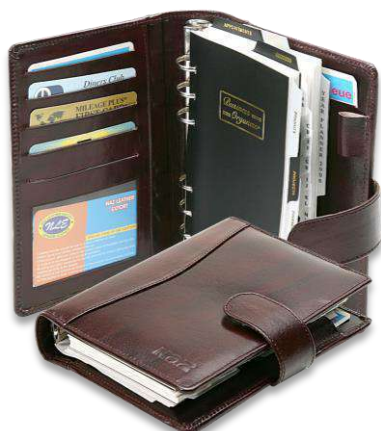

Article No.: 72109
Leather: COW
Price: $8.4-$14.79
Size: 14.5cmX19.5cm