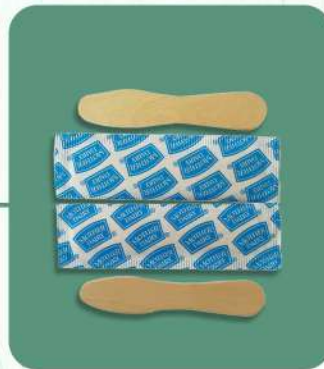

**75MM INDIVIDUAL PAPER WRAPPED
(WITH LOGO)**